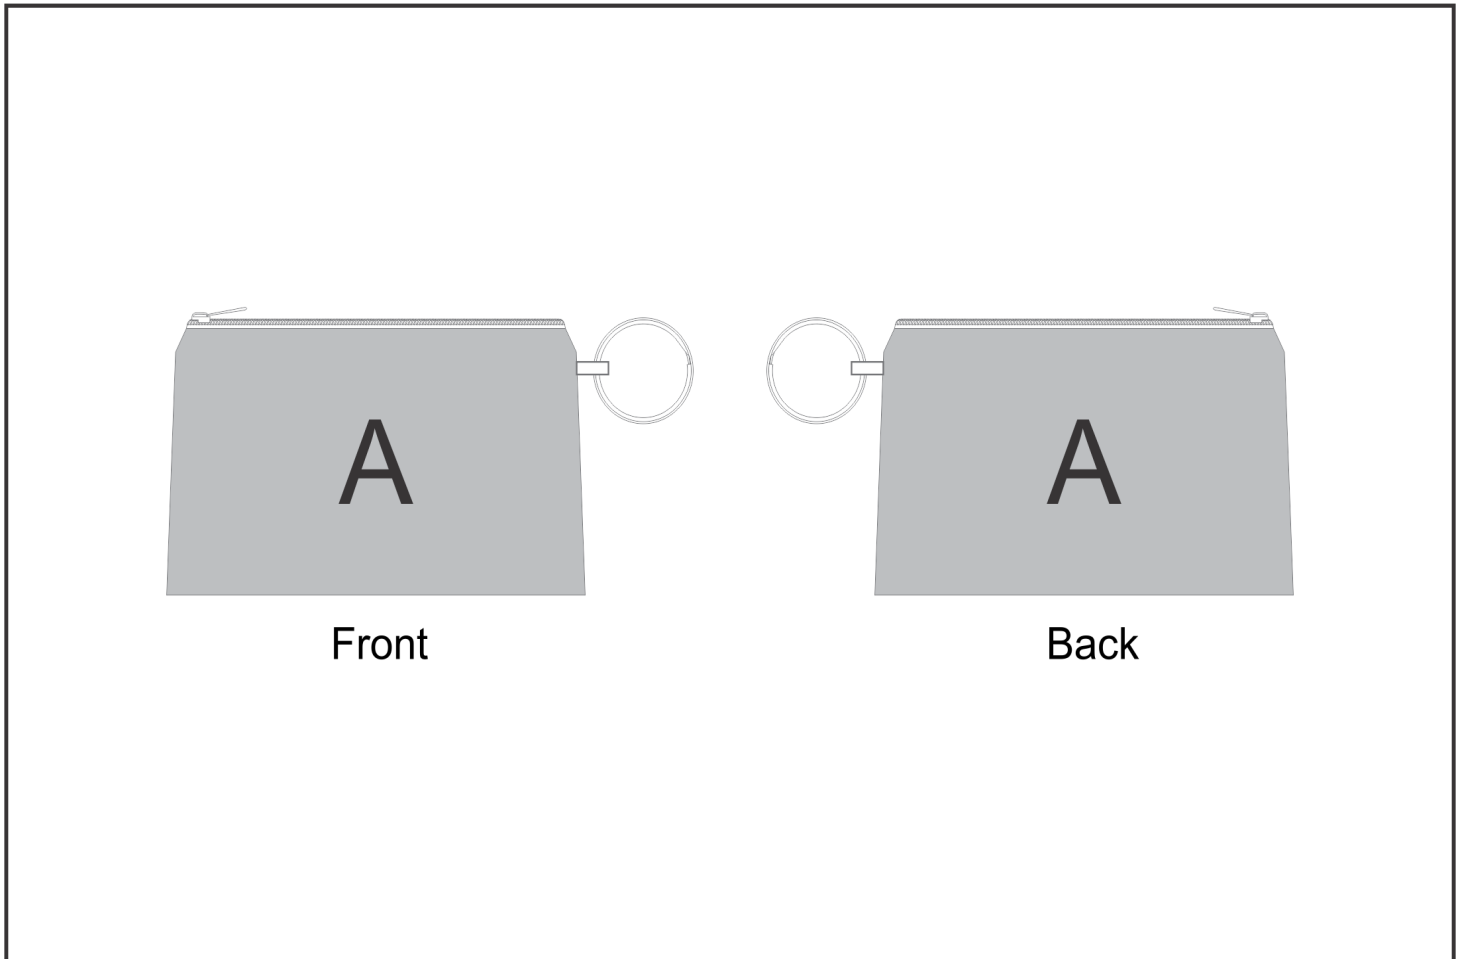

# SG-HP-47-G

PPS Hoppla Kimberley Credit Card & Coin Purse

## Need to know:

Includes 1-Position Sublimation (setup fees apply)

- Please Note: We cannot guarantee 100% logo Alignment on all Brandable Panels.

## Branding Options:

Position	Branding Method (Branding Code)	No. of Colours	Dimension
A	Custom Sublimation A (CPSUB-A)	Full Colour	210mm wide x 250mm high